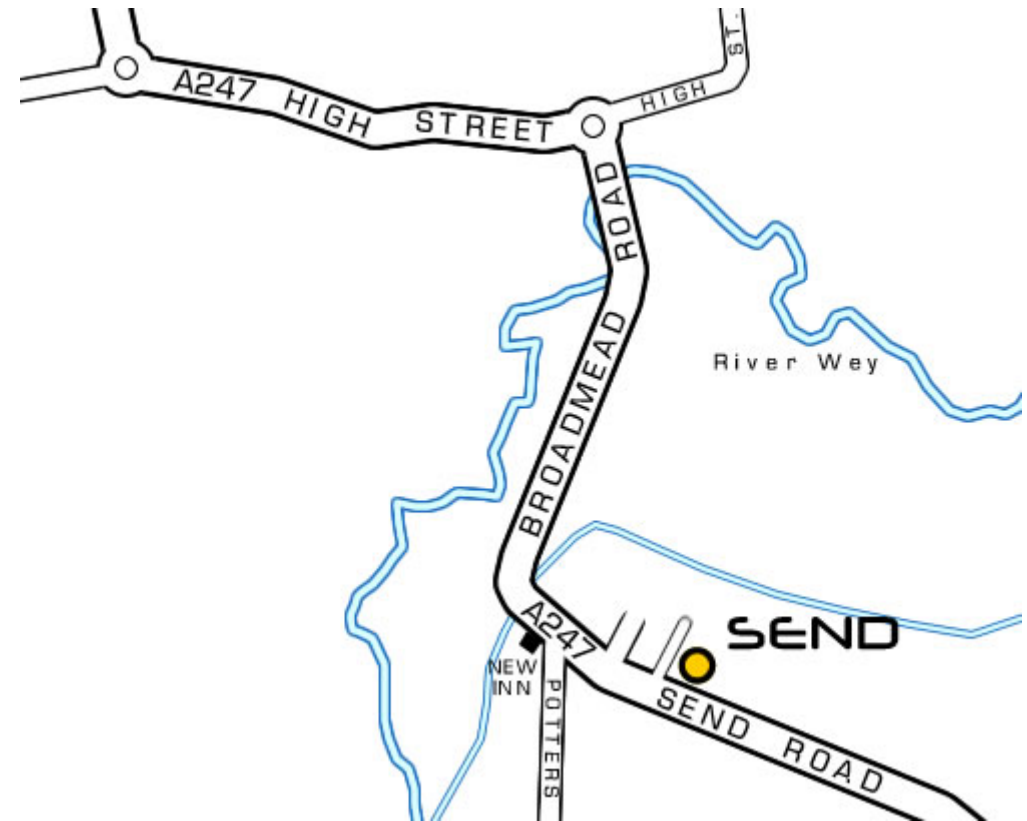

The Send site is located on the A247 on the outskirts of Woking, approximately 3 miles from Woking and 5 miles from Junction 10 of the M25 Motorway (via the A3, Ripley turn-off).

Woking station is within easy reach of all major rail routes, located on the main line from London Waterloo.

Woking is within easy reach of Heathrow and Gatwick airports, both with excellent road and rail links.