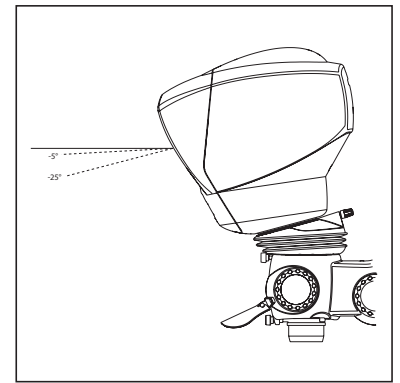

New Ergowedge

Reversible Ergowedge for Vision Engineering stereo microscopes*

Designed for Vision Engineering stereo microscopes*, the reversible Ergowedge allows head tilt ability of -5° to -25° , or $+5^{\circ}$ to $+25^{\circ}$ (when reversed), optimising ergonomic comfort for all applications.

- ✓ Downwards tilt -5° to -25° , ideal for tall samples
- ✓ Backwards tilt $+5^{\circ}$ to $+25^{\circ}$, ideal for use in a standing position

* New Ergowedge is compatible with: **Lynx**, **Alpha**, **Beta**, **Cobra** and **Ergo80** stereo microscopes.

Ordering details

Part Number	Description
L-100	Next generation ergowedge - reversible.

Ergowedge, to tilt head downwards (-5° to -25°).

Ergowedge, to tilt head backwards when reversed ($+5^{\circ}$ to $+25^{\circ}$).