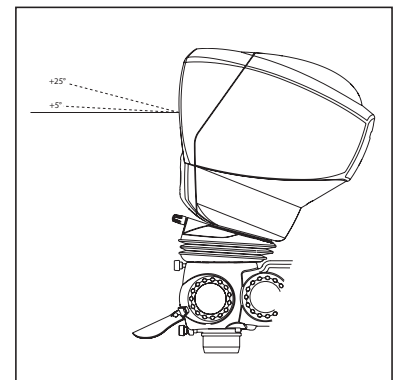

- ✓ Downwards tilt -5° to -25° , ideal for tall samples
- ✓ Backwards tilt $+5^{\circ}$ to $+25^{\circ}$, ideal for use in a standing position

* New Ergowedge is compatible with: **Lynx**, **Alpha**, **Beta**, **Cobra** and **Ergo80** stereo microscopes.

Ordering details

Part Number	Description
L-100	Next generation ergowedge - reversible.

Ergowedge, to tilt head downwards (-5° to -25°).

Ergowedge, to tilt head backwards when reversed ($+5^{\circ}$ to $+25^{\circ}$).