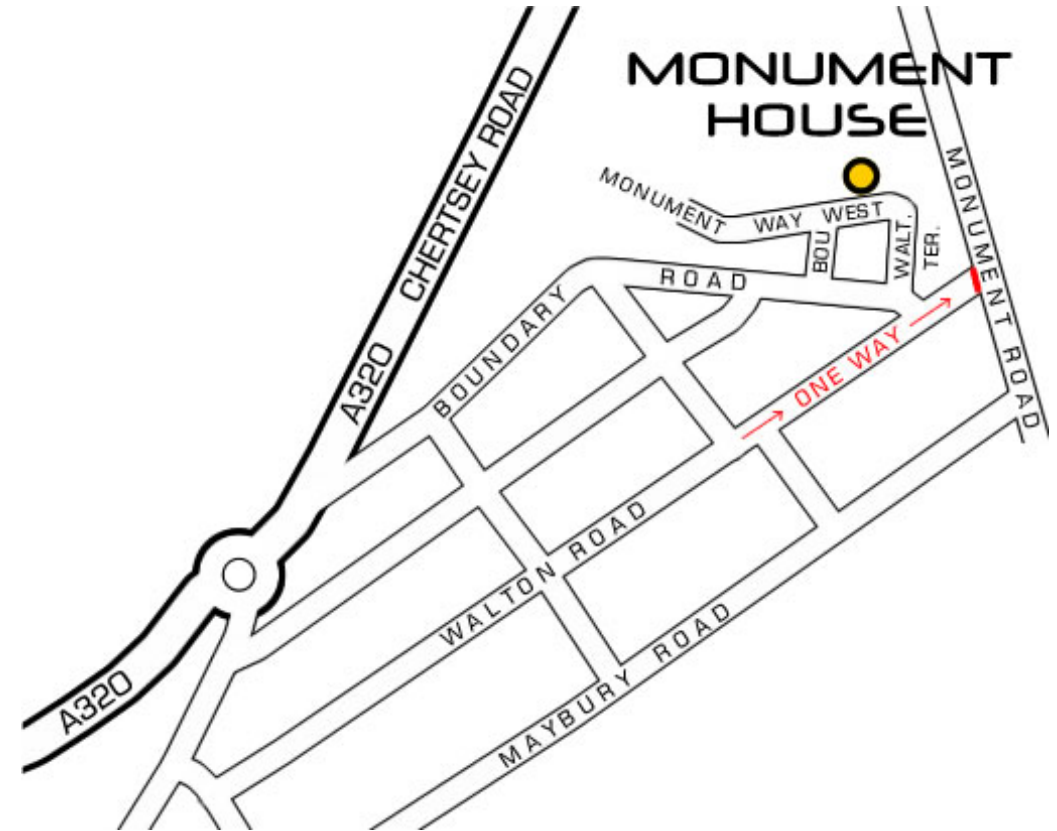

Monument House is located just off the A320 on the outskirts of Woking, approximately 5 miles from Junction 10 of the M25 Motorway and 7 miles Junction 3 of the M3 Motorway.

Woking station is within easy reach of all major rail routes, located on the main line from London Waterloo.

Woking is within easy reach of Heathrow and Gatwick airports, both with excellent road and rail links.